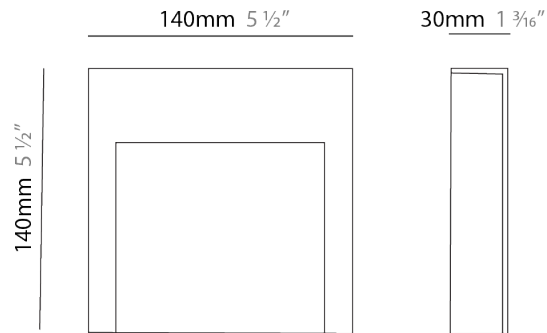

1. To build a product code in our configurator select the specify button on the base model # product page
2. To build a manual product code on this datasheet choose from the options listed below in blue font and add the suffix to the base model #

GENERAL

Series: Team
Subseries: Team Square
Brand: Platek
Division: Exterior
Mounting Type: Surface
Mounting Location: Wall
Subcategory: Wall Effect

PHYSICAL

Shape: Square
Length (mm): 140
Length (in): 5 ½
Height (mm): 140
Depth (mm): 30
Height (in): 5 ½
Depth (in): 1 ¾
Light Distribution: Asymmetric
Weight (kg): 0.6
Weight (lbs): 1.32
Screws: A4 stainless steel
Diffuser: Opal - PMMA
Fixture Finish: [BLK](#) / [WHI](#) / [GRY](#) / [COR](#) / [ANT](#) / [BRZ](#)
Fixture Material: Extruded Aluminum

ELECTRICAL

Lamp Type: LED
Input Wattage (W): 9.4
Total Output Wattage (W): 7.9
Dimming: Non-Dimmable / 0-10V Dimming
Driver Included: No
Driver Location: Remote
Driver Type: Constant Voltage – Universal
Driver Class: Class 2
Input Voltage (V): 120 - 277
Output Voltage (V): 24
Constant Voltage (V): 24
Upon Request: Remote: 0-10Vdc dimming / Phase dimming 120Vac / Non-dimming 120/277Vac

LED

Color Temperature (°K): [2700](#) / [3000](#) / [4000](#)
Max. Delivered Lumen (lm): 395 / 395 / 415
Nominal Lumen (lm): 800 / 800 / 832
CRI: >80 CRI
Lamp Life (hrs): 60000

OPTICAL

Optic°: Asymmetrical

RATINGS AND CERTIFICATIONS

Certified By: Certified for North American Standards
IP rating: IP66
IK Rating: IK08
Bug Rating: B0 U0 G0